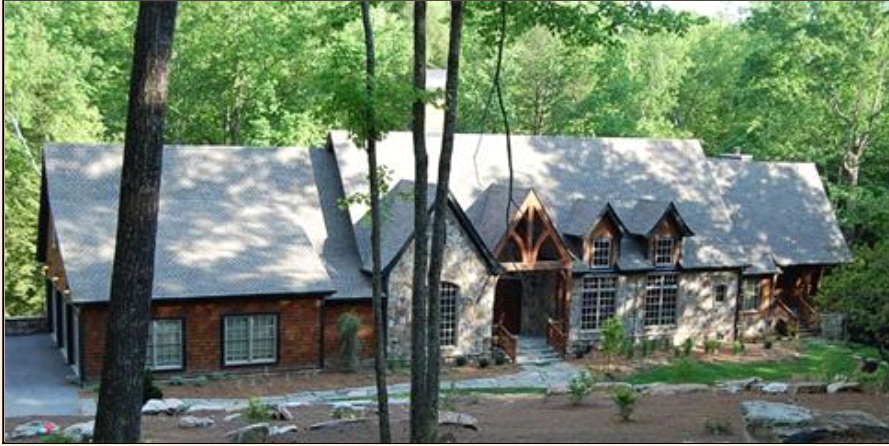

984 SUMMERBROOK LN Signal Mountain Home For Sale

PROPERTY DETAILS

Listing Price: **\$1,200,000**
Listing Address: 984 SUMMERBROOK LN
Signal Mountain TN 37377
Bedrooms: 4
Full Baths: 5
Partial Baths: 0
SQ FT: 5400
Lot Size: 6.75 Acres
Style: 1.5 Story
Garage: 3 Car
Heat Source: Gas
Schools: Hamilton County

QR Code:
On a SmartPhone?
Scan the QR code
to see this listing

PROPERTY DESCRIPTION

Imagine living in a luxurious home in the mountains, creek side, surrounded by mountain laurels, hemlocks, and maples. All within 20 minutes of work and the finest schools. You could have this and more with this amazing 4BR, 3 full 2 half bath home that was constructed using only the finest materials and details not normally seen in a private residence. This stunning home is located at the end of a cul-de-sac on a 6.75 acre private wooded site that has been professionally landscaped, irrigated, and features a heated in ground salt water pool. Behind the property a walking trail meanders along the Little Falling Water Creek which provides a breath taking view of unspoiled nature. The home features an unbelievable amount of storage, 3 car garage with work area, superior insulation, 3 HVAC systems, extensive trim work and built-ins, sunlit gourmet kitchen and keeping room, main level master suite, beamed ceilings, built in surround sound systems, Smart Home technology, central vacuum, and 4 fireplaces including a see through wood burning one in the outdoor entertaining area. There are simply too many amenities to list them all here so call 423-304-6114 for additional information or a viewing of this spectacular property.